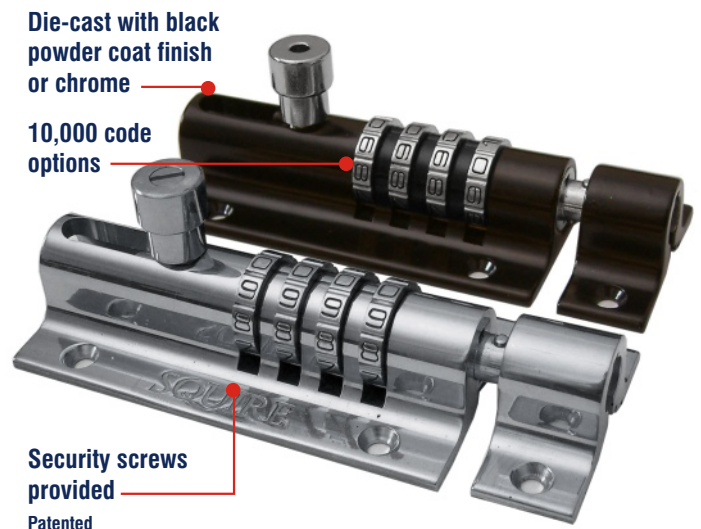

Combi-Bolt Combi2

Rustproof

No Keys to Lose

Unique recodable locking bolt

The SQUIRE Combi-Bolt is a unique patented recodable combination locking bolt that is completely rustproof.

Simple to use and install, the Combi-Bolt's high-pick resistance and 10,000 code options give high quality security for doors and hatches, indoors and out.

The solid construction and benefit of 'no keys to lose' are just two of the features that make the Combi-Bolt an essential purchase for anyone requiring security and peace of mind.

Benefits

- Simple to use
- High pick resistance
- Die-cast black and chrome finishes
- Lockable in open and closed positions for extra security
- 10,000 code options
- Patented
- Supplied with clutch head security screws

Recommended for

Vehicles, beach huts, boats, internal doors, sheds and gates, up and over garage doors, etc.

Model Number	Body Width (mm)	Body Length (mm)	Bolt Material	Body Material	Finish	Mechanism	Code Variations
	A	B					
COMBI2	50	120	Steel	Die cast	Black	Recodable Combination	10,000
COMBI2CH	50	120	Steel	Die cast	Chrome	Recodable Combination	10,000