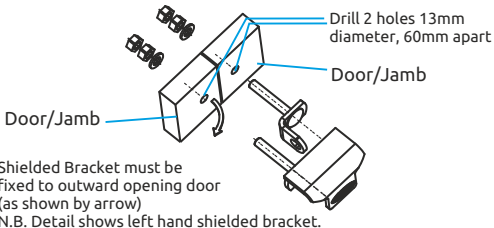

Fitting Instructions - LB2CS

Henry Squire & Sons Limited
Hilton Cross Business Park,
Cannock Road, Featherstone, Wolverhampton, WV10 7QZ