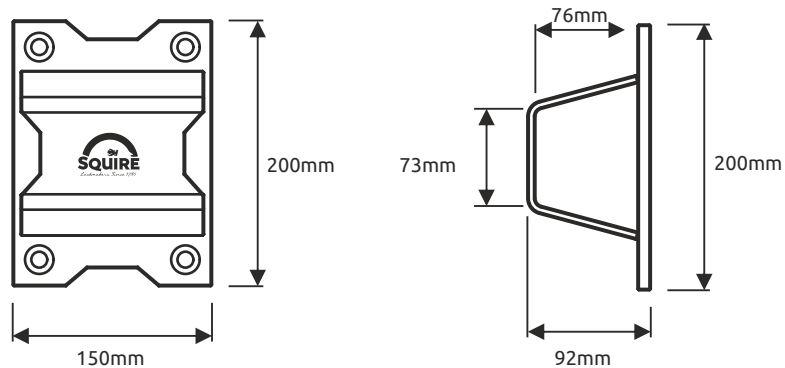

Dimensions

www.squirelocks.co.uk

Henry Squire & Sons Limited, Hilton Cross Business Park, Cannock Road, Featherstone, Wolverhampton, WV10 7QZ

Tel: 01902 308050 Fax: 01902 308051 E-Mail: info@henry-squire.co.uk