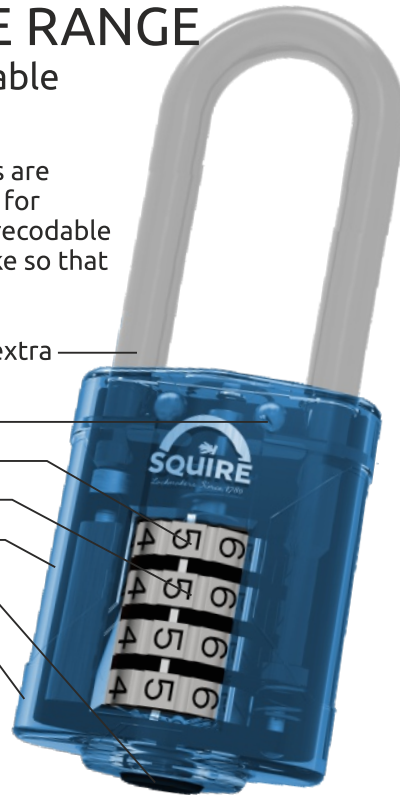

CP RANGE

LEISURE
MARINE GRADE

240|YEARS
OF LOCKMAKING EXCELLENCE

CP RANGE

LEISURE
MARINE GRADE

INTRODUCING SQUIRE CP LEISURE MARINE RANGE

A heavy-duty range of recodable combination padlocks

Unique in design, our combination locks are manufactured to the highest standards for quality performance. Easy to use, fully recodable and a number of locks can be coded alike so that one code opens several locks.

Stainless steel shackles, standard and extra long variants

Double locking

4 Wheels 10,000 combinations

Fully recodable

Die cast alloy body cover

Push button opening

New patented design

CP50S and CP40S
Extra long shackles

CP50S and CP40S
Standard shackles

CP50S/2.5

CP40S/2.5

CP50S

CP40S

CP Range Marine Grade

Open Shackle

Code	Security Rating	@	Description	Dimensions mm					Barcode	No of Combinations	Pack	Minimum Quantity
				A	B	C	D	E				
CP40S	3	LEISURE-MARINE	40mm Rustproof Combi Padlock - 4 wheel - stainless steel shackle	40	22	6	20	17	5012245029642	10,000	BLISTER & BOX	6
CP50S	4	LEISURE-MARINE	50mm Rustproof Combi Padlock - 4 wheel - stainless steel shackle	50	26	8	26	22.6	5012245029659	10,000	BLISTER & BOX	6